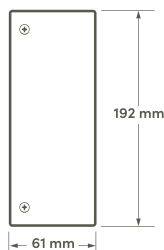

RHINE 2.5W UNIVERSAL LED EMERGENCY EXIT BOX

ARROW UP OR ARROW DOWN

FEATURES

- Maintained/non maintained
- Manual test button
- No switch-live required
- Top and rear 20mm entry
- Screen printed legends included
- Long lasting lithium battery
- Top and rear 20mm entry
- Left/right legends sold separately

Rated voltage:	220-240 vAC 50/60Hz
Wattage:	2.5w (maintained mode)
Wattage:	1.5w (em mode)
Lumen output:	35Lm (maintained mode)
Lumen output:	17Lm (em mode)
Colour temperature:	6400k
Battery (LiFePO4):	3.2v 1600 mAh
Charging time:	24 hours
Battery protection:	overcharge & deep discharge protection
Ingress protection:	IP20
Minimum emergency duration:	3 hours
Operating temperature:	-10°C~30°C
Protection class:	Class I
Weight:	1054g
Produced in accordance with:	BS EN 60598-2-22