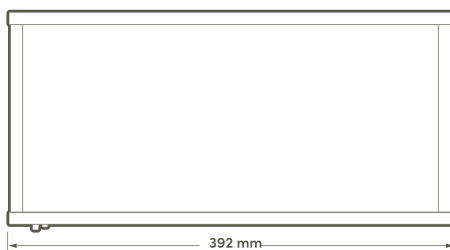

RHINE 2.5W UNIVERSAL LED EMERGENCY EXIT BOX

ARROW UP OR ARROW DOWN

FEATURES

- Maintained/non maintained
- Manual test button
- No switch-live required
- Top and rear 20mm entry
- Screen printed legends included
- Long lasting lithium battery
- Top and rear 20mm entry
- Left/right legends sold separately

Rated voltage:	220-240 vAC 50/60Hz
Wattage:	2.5w (maintained mode)
Wattage:	1.5w (em mode)
Lumen output:	35Lm (maintained mode)
Lumen output:	17Lm (em mode)
Colour temperature:	6400k
Battery (LiFePO4):	3.2v 1600 mAh
Charging time:	24 hours
Battery protection:	overcharge & deep discharge protection
Ingress protection:	IP20
Minimum emergency duration:	3 hours
Operating temperature:	-10°C~30°C
Protection class:	Class I
Weight:	1054g
Produced in accordance with:	BS EN 60598-2-22